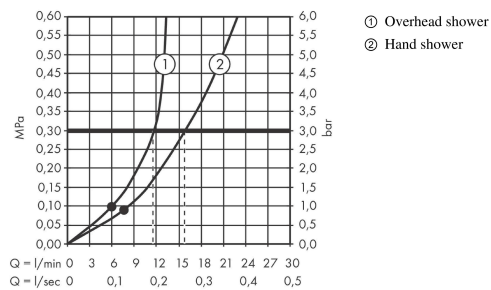

Vernis Shape

Showerpipe 230 1jet with thermostat

Surfaces: **Matt Black** Article Number: **26286670**

Description

product features

- consists of: overhead shower, hand shower, shower thermostat, shower hose, slider
- overhead shower Vernis Shape 230 1jet
- shower head size overhead shower: 230 x 170 mm
- spray type overhead shower: Rain
- ball-joint: overhead shower angle adjustable
- spray type hand shower: Rain, IntenseRain
- maximum flow rate at 3 bar: 15,9 l/min
- minimum flow pressure: 1 bar
- operating pressure: min. 1 bar/max. 10 bar
- shower bar diameter: 19 mm
- height-adjustable slider with locking push-button slider
- shower arm length overhead shower: 426 mm
- thermostat Vernis
- safety lock at 40° C
- adjustable hot water limitation
- outlets controlled via turning handle
- mounting type: exposed installation
- connection dimension DN15
- connection thread G 1/2
- centre distance 150 ± 12 mm

Technology

Product image

Scale drawing

Vernis Shape
Showerpipe 230 1jet with thermostat
 Surfaces: **Matt Black** Article Number: **26286670**

Flowchart

Vernis Shape
Showerpipe 230 1jet with thermostat
 Surfaces: **Matt Black** Article Number: **26286670**