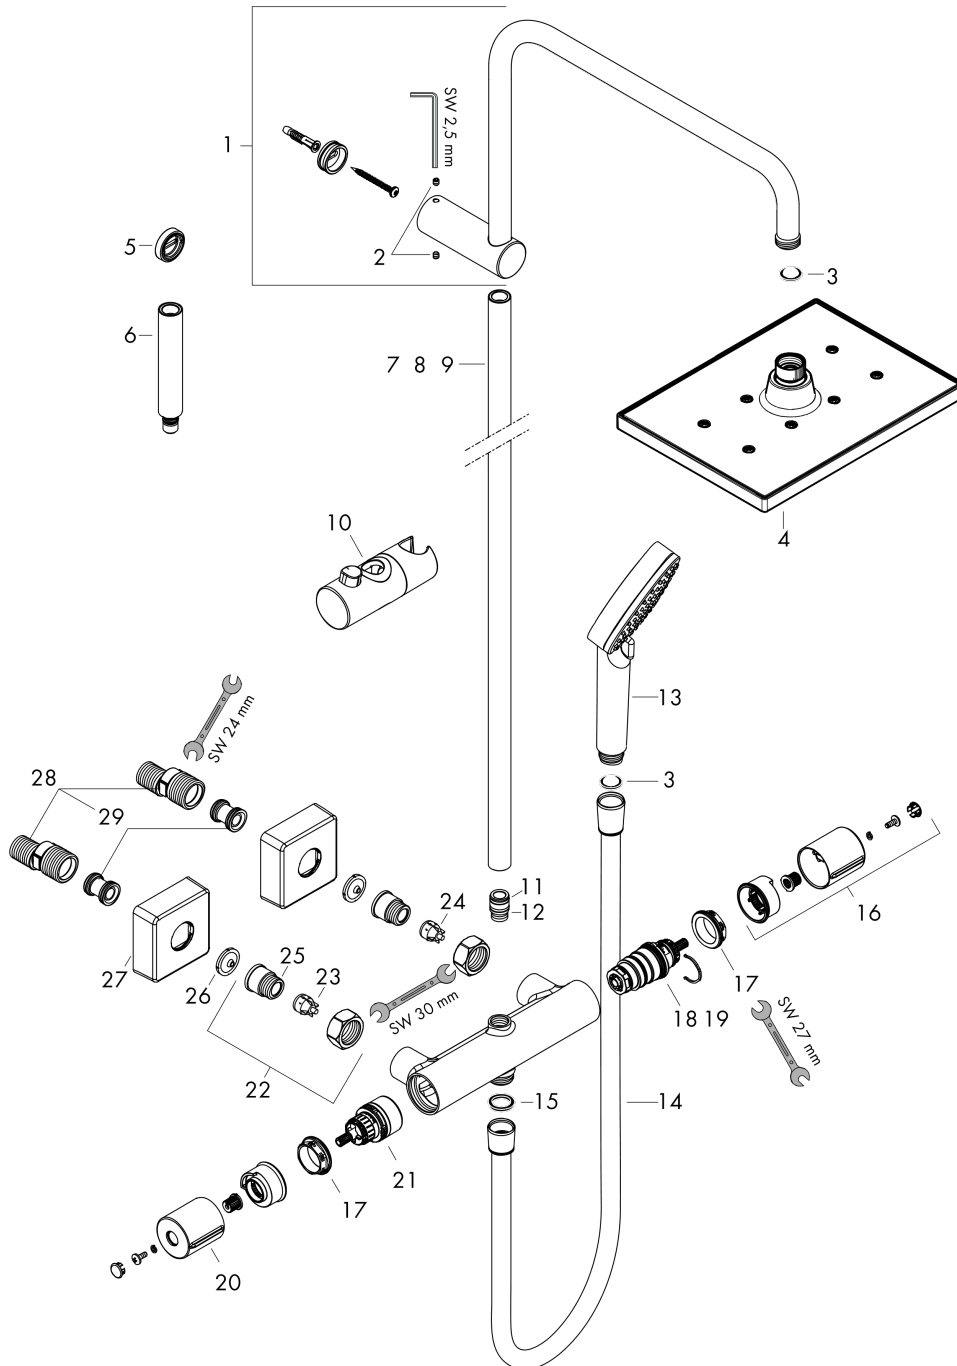

Vernis Shape
Showerpipe 230 1jet with thermostat
Surfaces: **Matt Black**   Article Number: **26286670**

Exploded Drawing

Year of production: >04/21

Vernis Shape

Showerpipe 230 1jet with thermostat

Surfaces: **Matt Black** Article Number: **26286670**

Spare part list

Year of production: >04/21

Pos.	Description	Article Number	Price	PU
1	shower arm	93768670	-	1
2	hollow set screw M5x5	98446000	-	1
3	filter packing	94246000	-	1
4	-	26281670	-	1
5	tile-matching-disk	93813670	-	-
6	extension 100 mm	94164670	-	1
7	pipe 845 mm	93906670	-	1
8	pipe 945 mm	93770670	-	-
9	pipe 1145 mm	93907670	-	1
10	support, assy	93729670	-	1
11	O-ring 12x2	98214000	-	1
12	O-ring 11x2	98127000	-	1
13	handshower	26270670	-	1
14	shower hose Isiflex'B 1,60 m	28276670	-	1
15	seal	98058000	-	1
16	handle for thermostat	93727670	-	-
17	nut	98913000	-	1
18	thermostat cartridge	98282000	-	1
19	cartridge for exchanged connections	92373000	-	1
20	handle	93731670	-	-
21	shut off unit with selector	98283000	-	1
22	connecting thread G½	93730000	-	1
23	non return valve (pressure-resistant up to 2 MPa)	93136000	-	1
24	non return valve	96737000	-	1
25	O-ring 16x2	98133000	-	1
26	filter packing	96922000	-	1
27	escutcheon	93879670	-	1
28	set of S-unions (±12 mm)	94140000	-	1
29	noise reduction	96429000	-	1